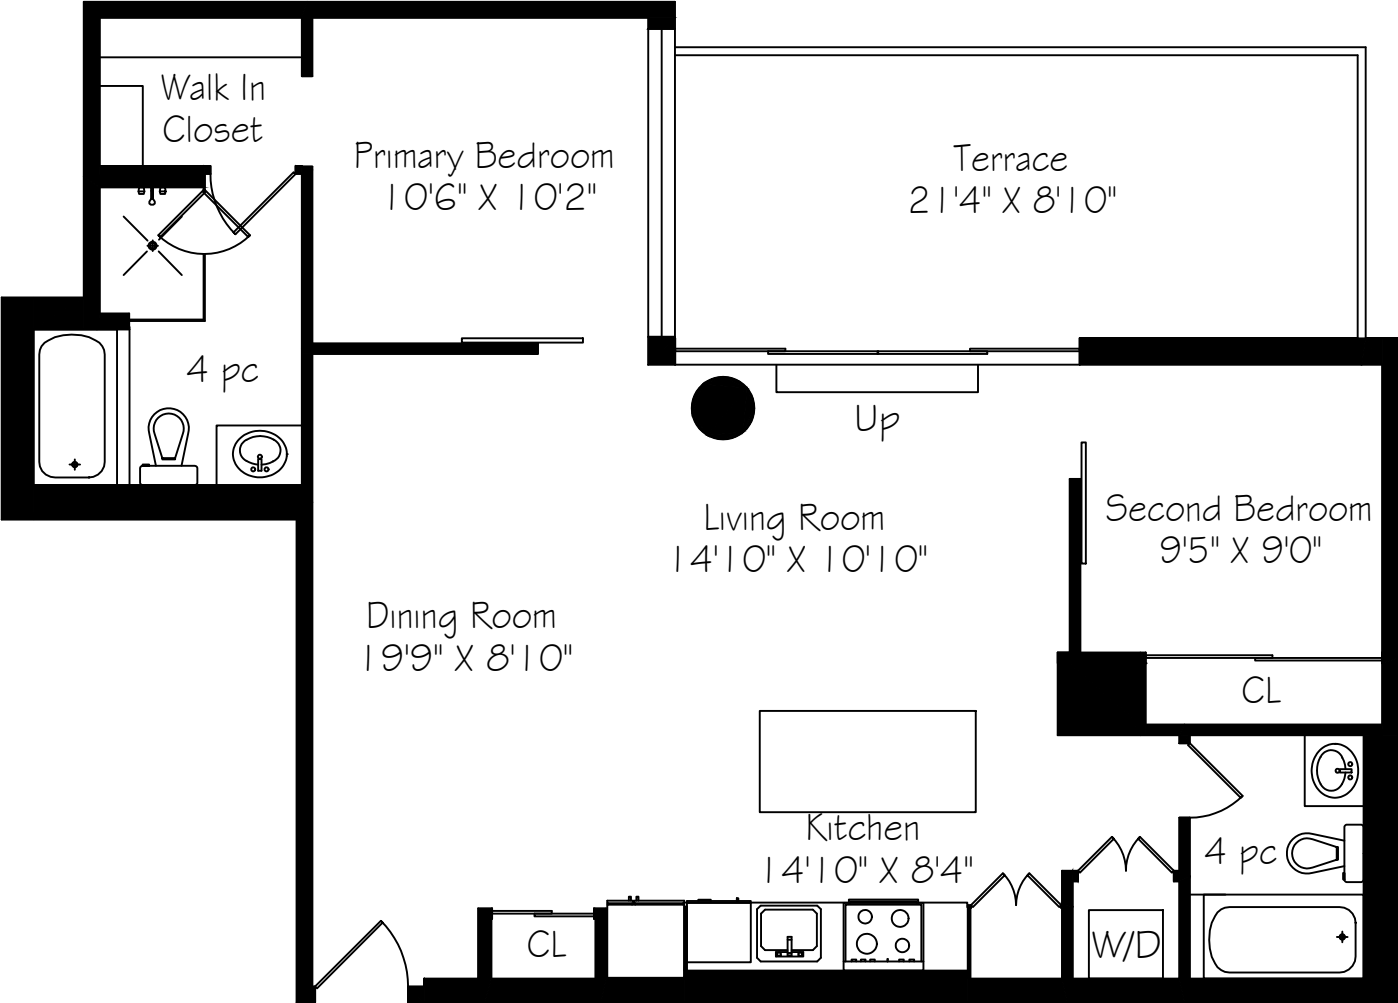

209 - 650 King Street West

986 Square Feet +188 Terrace

Total = 1174 sq. ft.

Measurements and Calculations are approximate
To be used as guidelines only